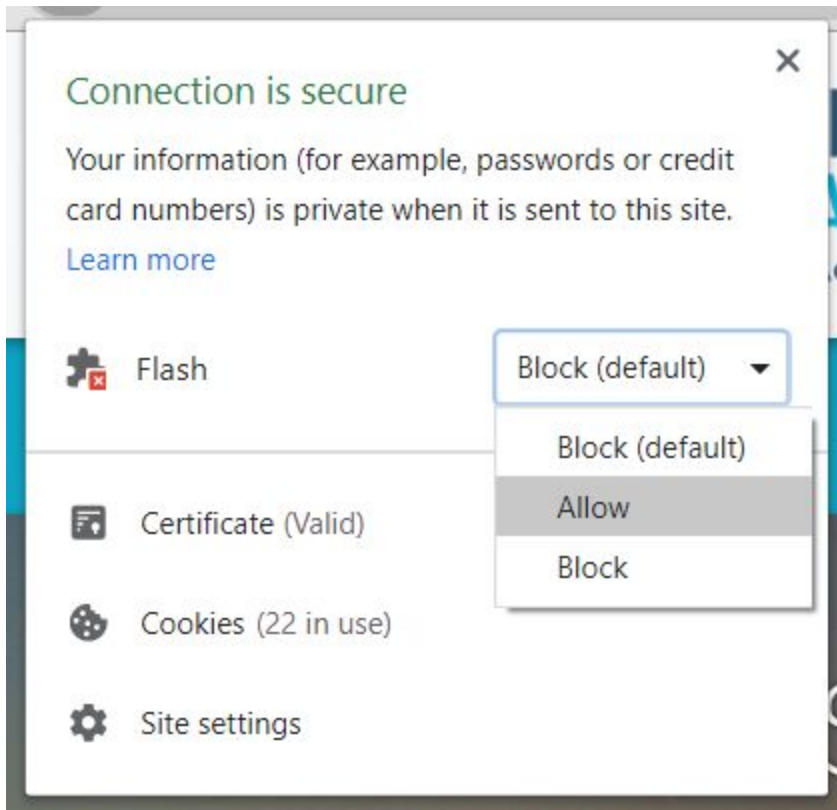

[Google Chrome](#)

[Firefox](#)

[Microsoft Edge](#)

[Safari](#)

# Google Chrome

In the top left of the address bar, click the Lock icon next to the URL.

Change the Flash setting to Allow.

The *Minnesota's Changing Climate* Classroom should then appear: